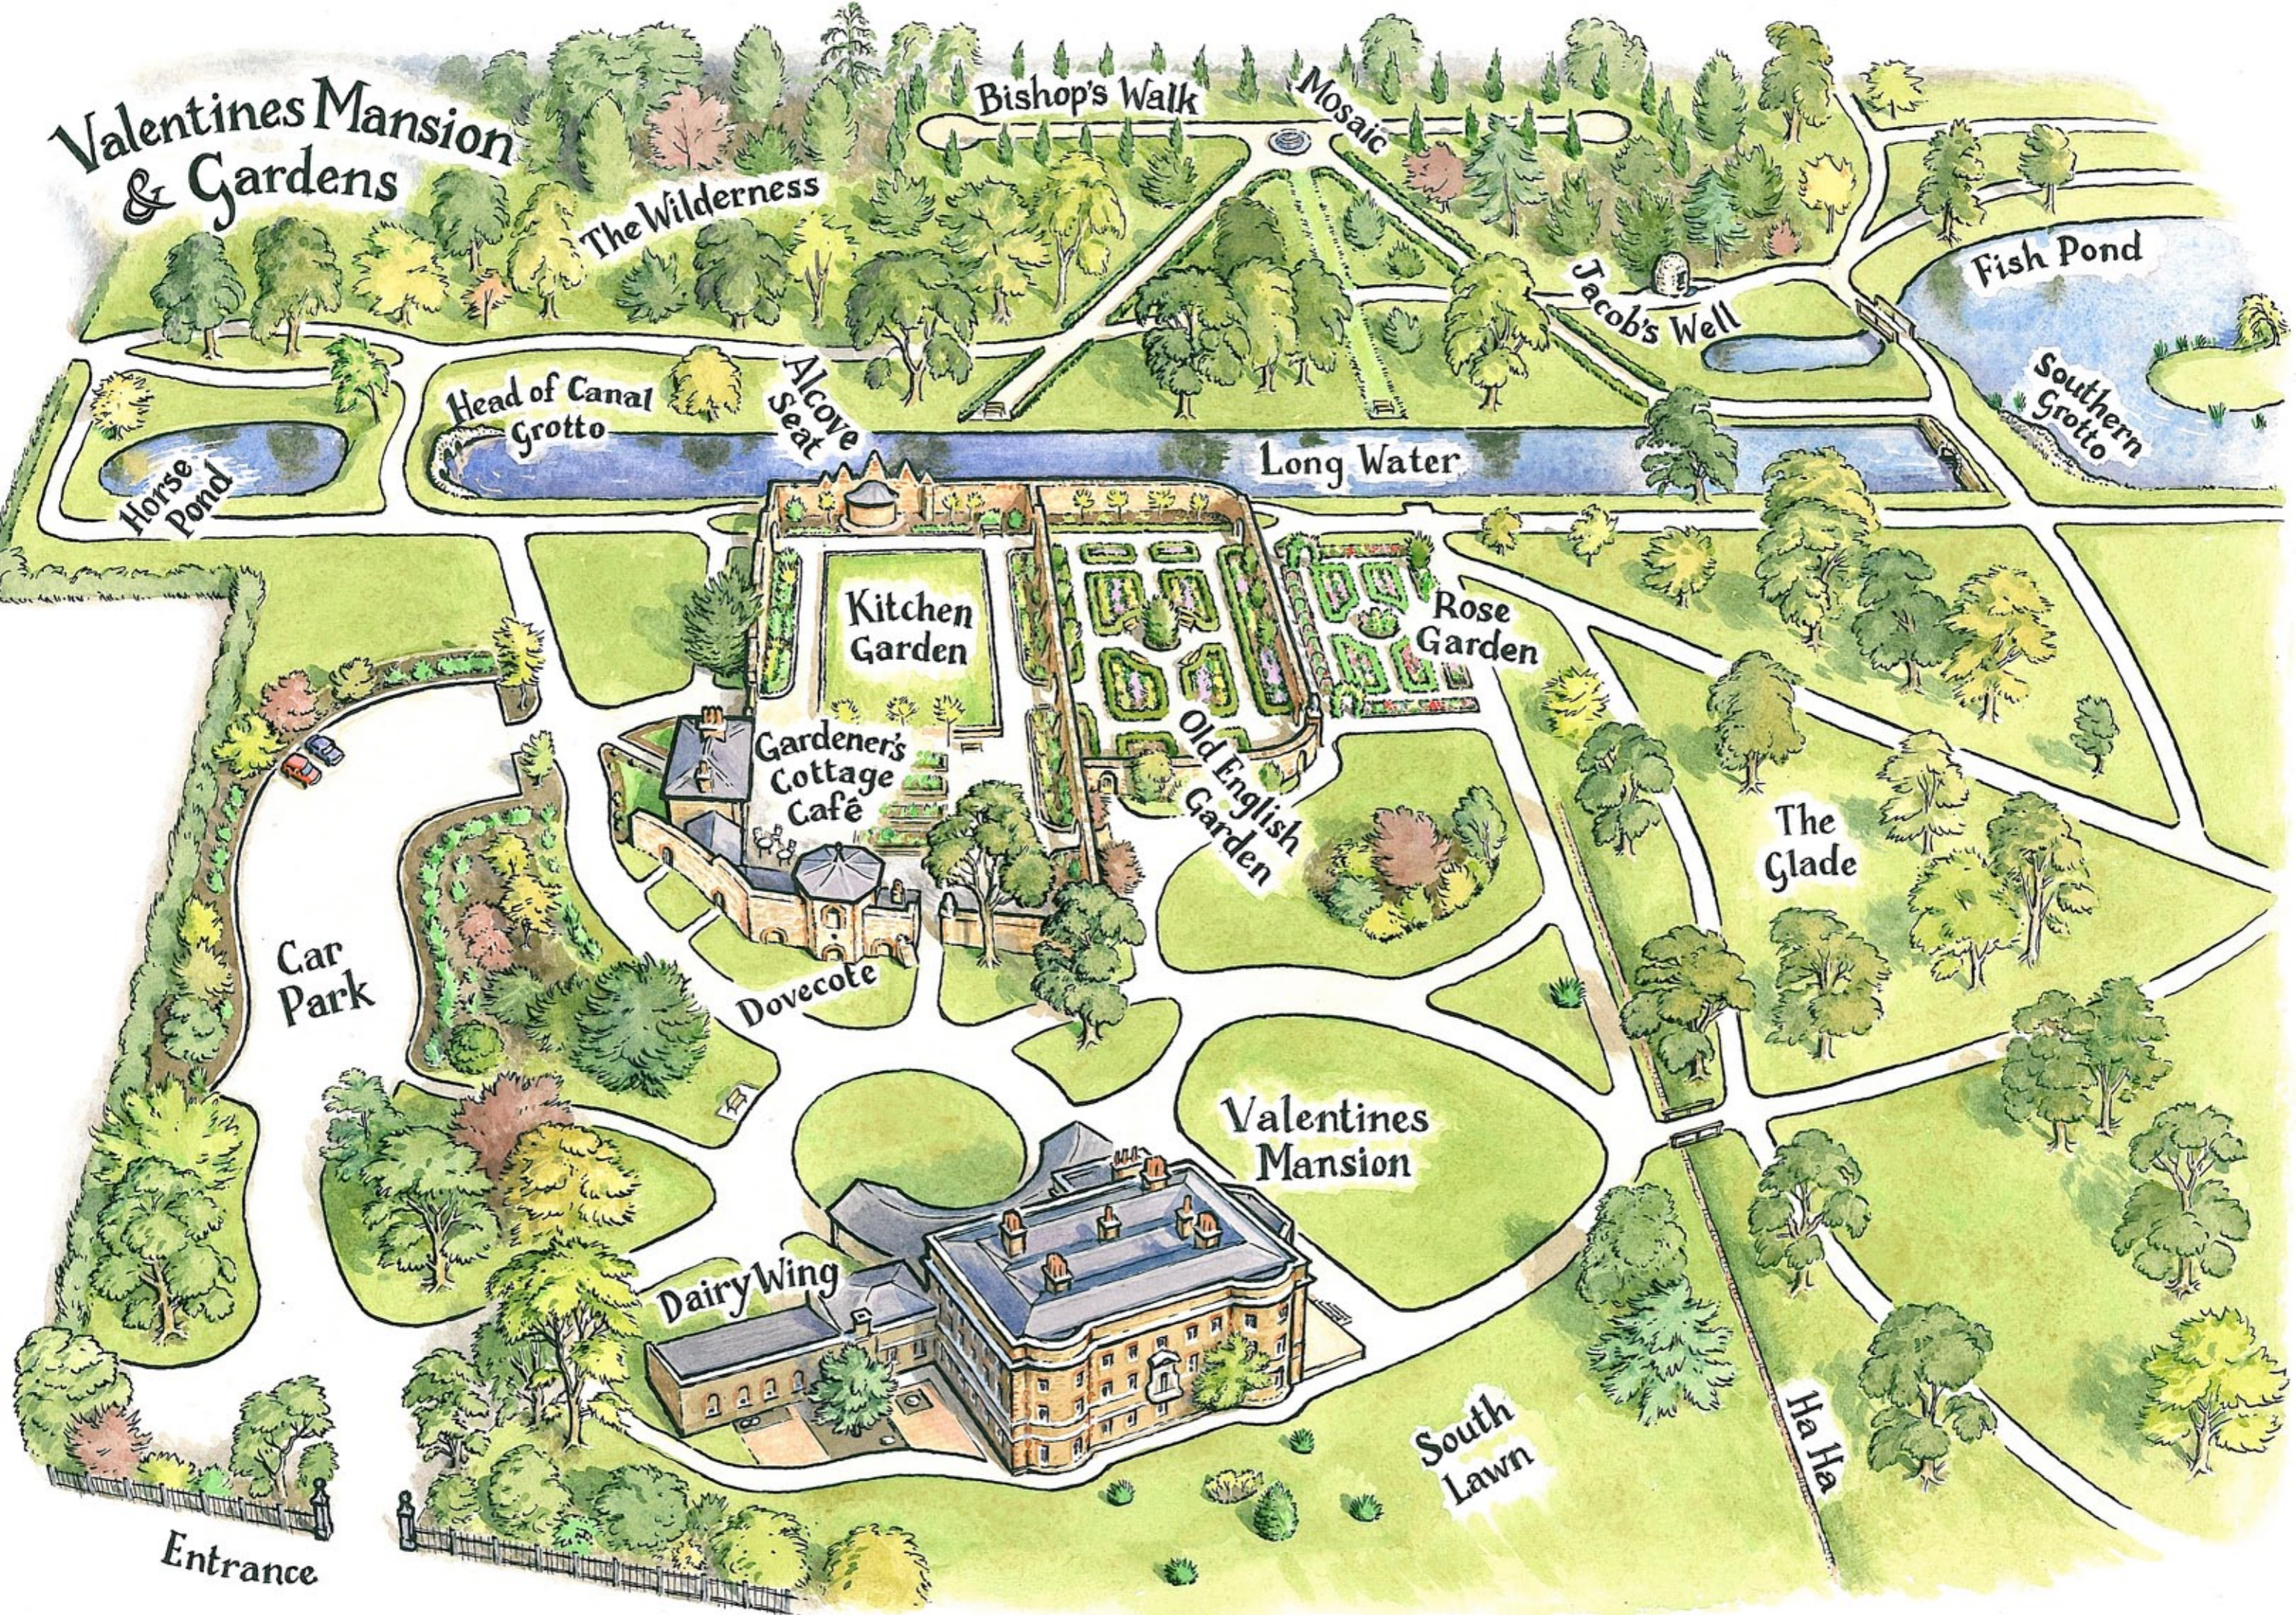

# Valentines Mansion & Gardens

Bishop's Walk

Mosaic

The Wilderness

Jacob's Well

Fish Pond

Southern Grotto

Horse Pond

Head of Canal Grotto

Alcove Seat

Long Water

Kitchen Garden

Rose Garden

Old English Garden

Gardener's Cottage Café

The Glade

Car Park

Dovecote

Valentines Mansion

Dairy Wing

South Lawn

Ha Ha

Entrance